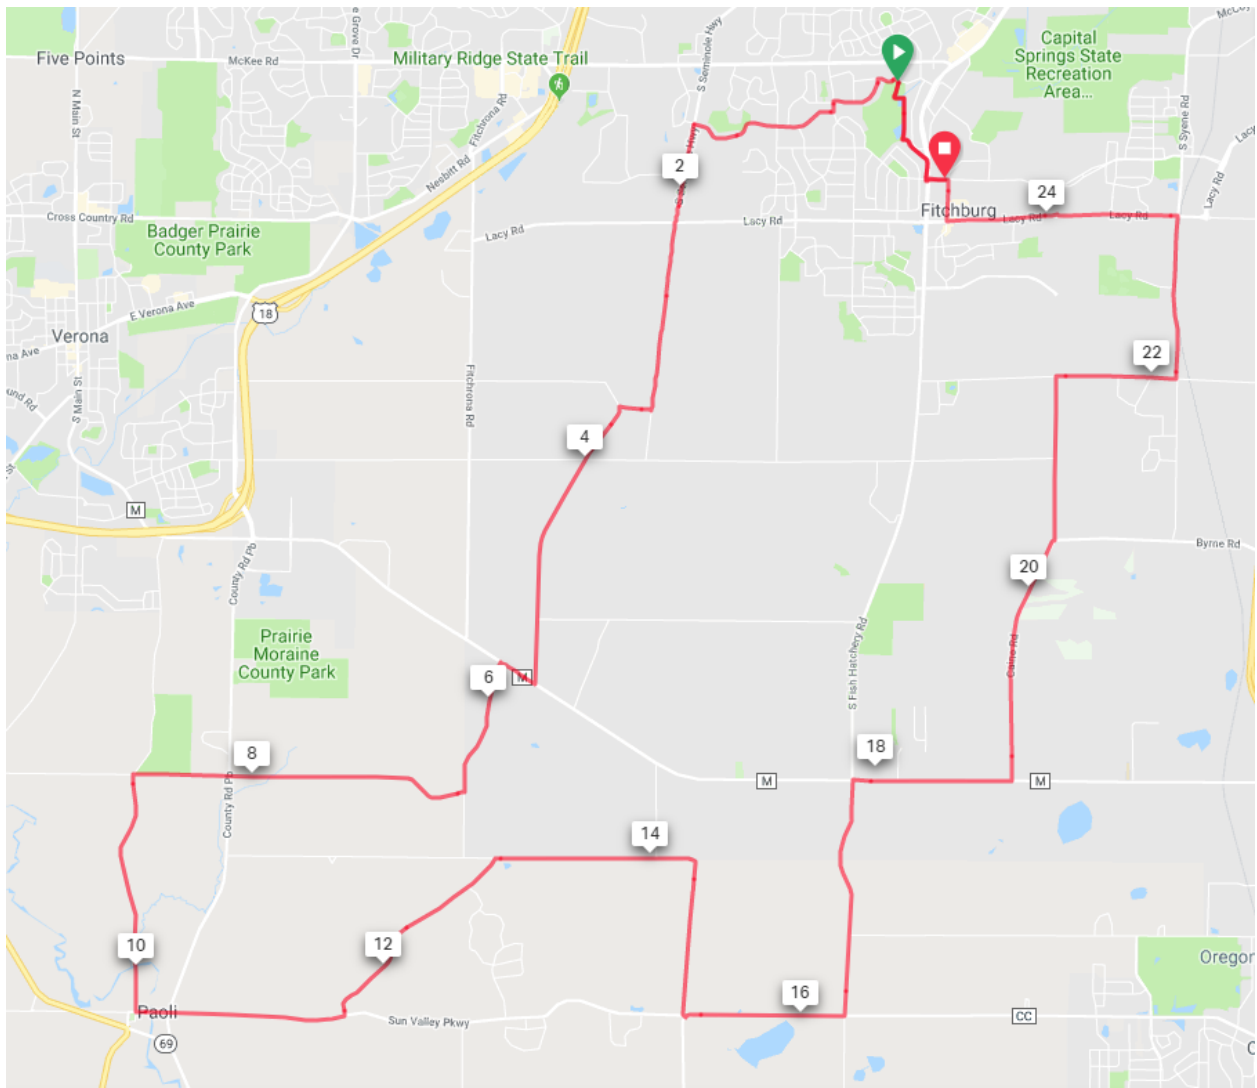

25- Mile Route Map and Cue Sheet

- Turn left onto Brendan Ave
0.0 mi
- Turn left onto Chapel Valley Rd
0.0 mi
- Turn left onto Wilshire Dr
0.1 mi
- Turn left onto Richardson St
0.5 mi
- Turn right onto Schumann Dr
0.6 mi
- Turn left onto S Seminole Hwy
1.6 mi
- Turn right onto Vroman Rd
3.4 mi

- Turn left onto Fitchburg Rd
3.6 mi
- Turn right onto County Hwy M/County Rd M
5.5 mi
- Turn left onto Borchert Rd
5.7 mi
- Turn right onto Sunset Dr
6.6 mi
- Turn left onto Range Trail
8.7 mi
- Turn left onto County Highway Pb/County Rd Pb/Paoli Rd
10.3 mi
- Continue onto Sun Valley Pkwy
10.5 mi
- Turn left onto Sayles Trail
11.6 mi
- Turn right onto Purcell Rd
13.0 mi
- Continue onto Storytown Rd
14.3 mi
- Turn left to stay on Storytown Rd
15.3 mi
- Turn left onto Co Rd D/County Hwy D
15.3 mi
- Turn left onto S Fish Hatchery Rd
16.3 mi
- Turn right onto County Hwy M/County Rd M
17.8 mi
- Turn left onto Caine Rd
18.8 mi
- Turn left to stay on Caine Rd
20.4 mi
- Turn right onto Irish Ln
21.4 mi
- Turn left onto S Syene Rd
22.1 mi

- Turn left onto Lacy Rd
23.2 mi
- At the traffic circle, continue straight to stay on Lacy Rd
23.9 mi
- Turn right onto Research Park Dr
24.6 mi
- Turn left onto E Cheryl Pkwy
24.9 mi
- Turn left onto S Fish Hatchery Rd
25.0 mi
- Turn right
25.0 mi
- Turn right
25.4 mi
- Turn left
25.6 mi
- Turn right
25.7 mi
- Turn left
25.9 mi
- Turn right
26.0 mi
- Turn left
26.2 mi

Turn left onto E Cheryl Pkwy

26.6 mi